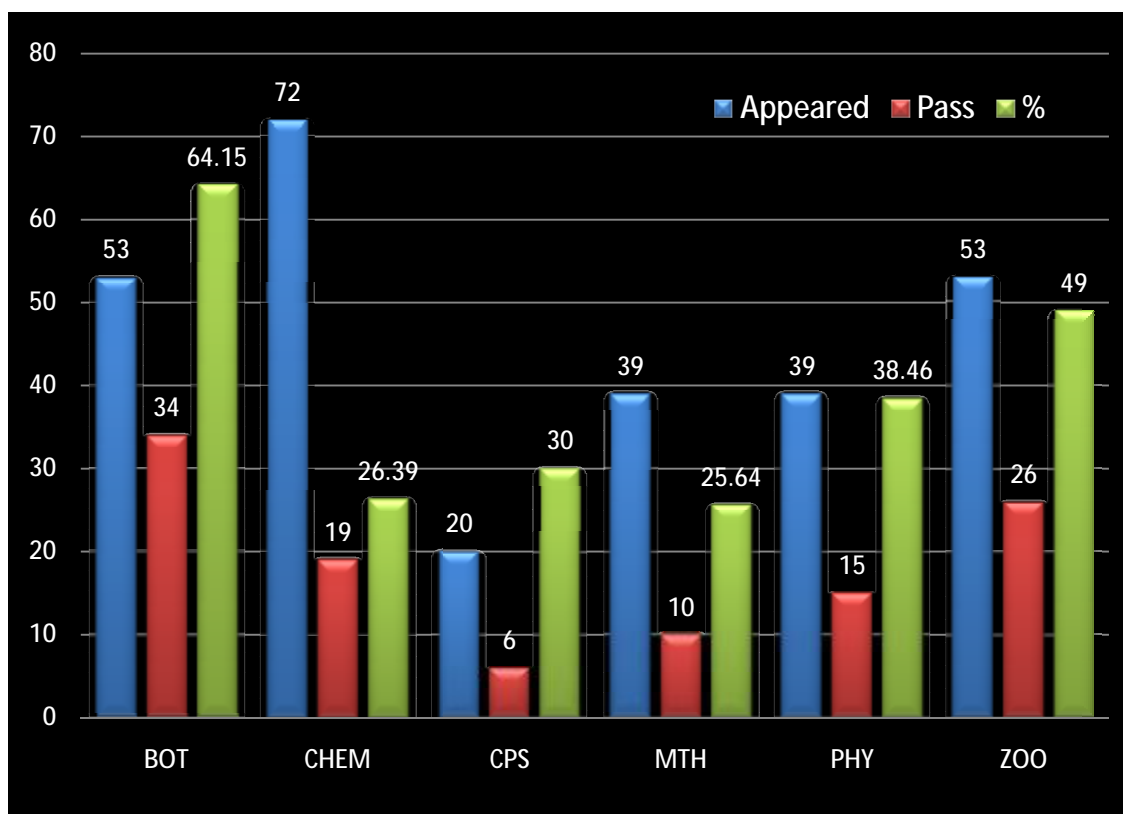

B.Sc-II-Semester – III
Winter 2016
Result Statistics for the College

	Total	Fresh	Exm.	Boys	Girls	Division	%
Appeared	92	92	00	39	53	I	0
Pass	22	22	00	07	15	II	0
Pass %	23.91	23.91	00	17.95	28.30	III	0

Subject wise Statistics of Appeared & Pass % Counts

Subject	Appeared	Pass	%
BOT	53	34	64.15
CHEM	72	19	26.39
CPS	20	06	30.00
MTH	39	10	25.64
PHY	39	15	38.46
ZOO	53	26	49.00