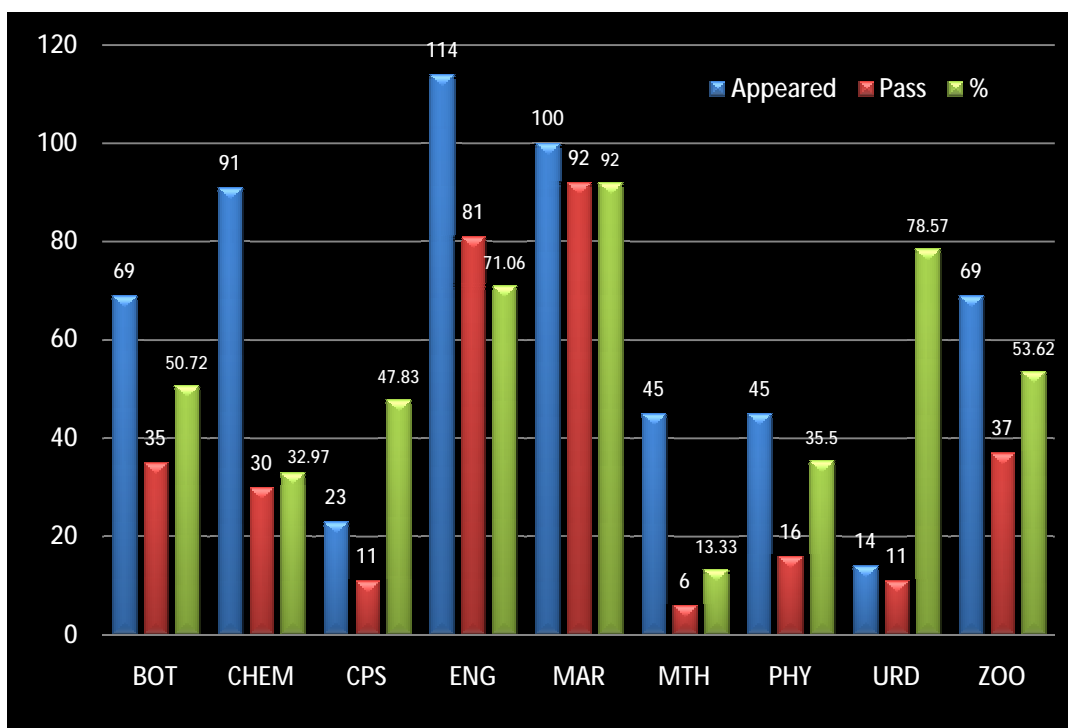

B.Sc-I-Semester – I
Winter 2016
Result Statistics for the College

	Total	Fresh	Exm.	Boys	Girls	Division	%
Appeared	114	114	00	62	52	I	00
Pass	30	30	00	16	14	II	00
Pass %	26.32	26.32	00	25.81	26.92	III	00

Subject wise Statistics of Appeared & Pass % Counts

Subject	Appeared	Pass	%
BOT	69	35	50.72
CHEM	91	30	32.97
CPS	23	11	47.83
ENG	114	81	71.06
MAR	100	92	92.00
MTH	45	06	13.33
PHY	45	16	35.50
URD	14	11	78.57
ZOO	69	37	53.62